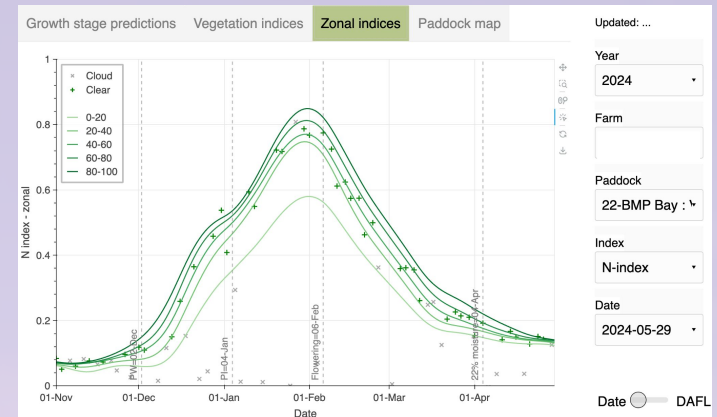

# Rice management dashboards in CY25

## New developments

- **One dashboard** per grower
  - all farms, all paddocks, all years
- **New user interface**
  - larger fonts, less scrolling
- **Zonal predictions**
  - Indices, N uptake, grain moisture
- Enhanced handling of **cloudy** imagery
- New integration of **spatial maps**
  - NDVI, N index, N uptake, grain moisture
  - At each date