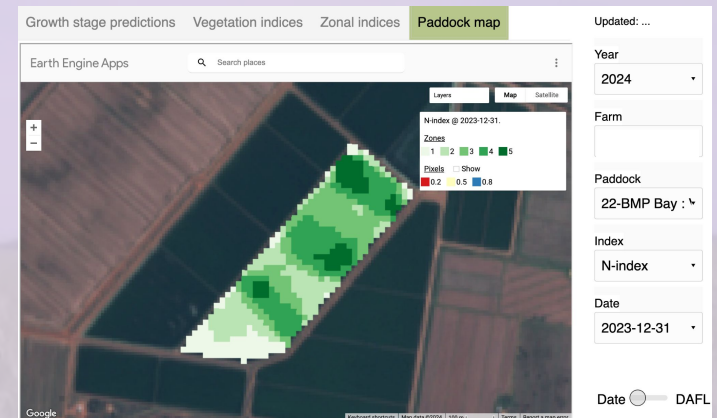

# Rice management dashboards in CY25

## New developments

- **One dashboard** per grower
  - all farms, all paddocks, all years
- **New user interface**
  - larger fonts, less scrolling
- **Zonal predictions**
  - Indices, N uptake, grain moisture
- Enhanced handling of **cloudy** imagery
- New integration of **spatial maps**
  - NDVI, N index, N uptake, grain moisture
  - At each date